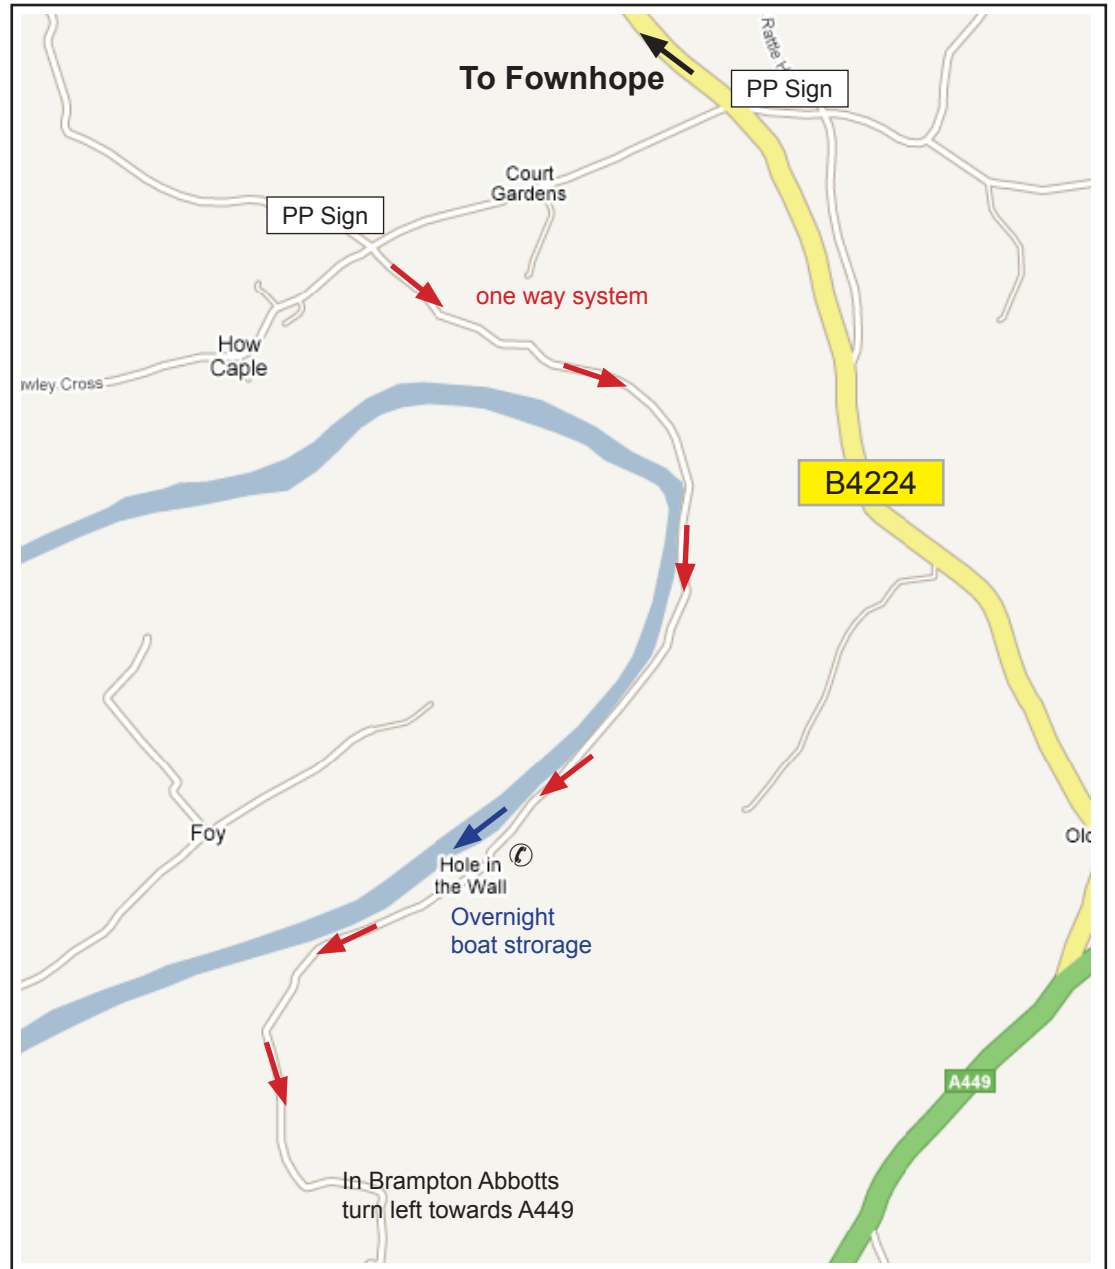

100 Mile Canoe Test - River Wye

Start Day one

End day one

Base Camp

End day two

Start day four

End day four

End day three

Glasbury HR3 5LW
Start of day one

Byford HR4 7LD
End of day one - Start of day two

Kerne Bridge HR9 5QX
Start of day four

Other Post Codes

Fownhope Camp HR1 4PQ

Glasbury HR3 5LW

Byford HR4 7LD

Hole in the Wall HR9 7JN

Redbrook NP25 4ND
End of day three

Monmouth NP25 3DP
End of day four

Fownhope HR1 4PQ
Base camp

Hole in the Wall HR9 7JN
End day two - start day three