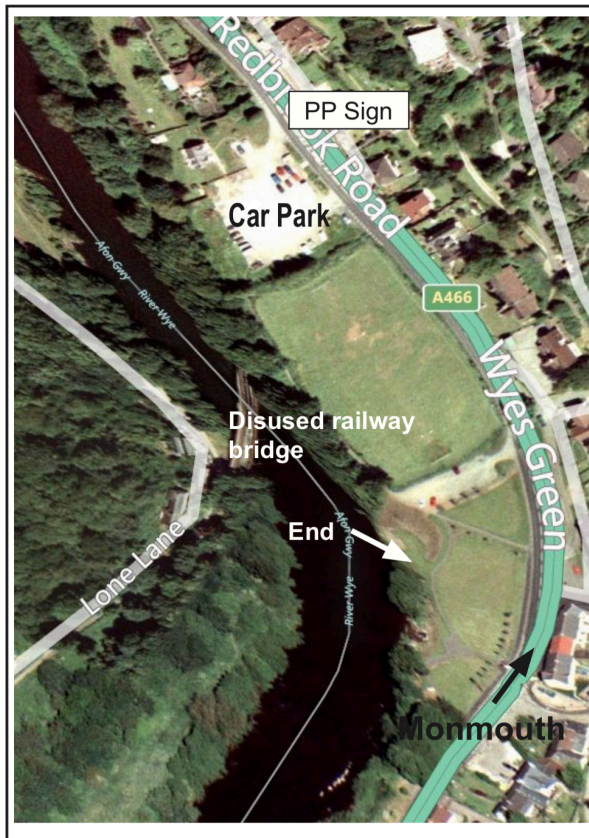

100 Mile Canoe Test - River Wye

Start Day one

End day one

Base Camp

End day two

Start day four

End day four

End day three

Glasbury HR3 5LW
Start of day one

Byford HR4 7LD
End of day one - Start of day two

Kerne Bridge HR9 5QX
Start of day four

Other Post Codes

Fownhope Camp HR1 4PQ

Glasbury HR3 5LW

Byford HR4 7LD

Hole in the Wall HR9 7JN

Redbrook NP25 4ND
End of day three

Monmouth NP25 3DP
End of day four

Fownhope HR1 4PQ
Base camp

Hole in the Wall HR9 7JN
End day two - start day three