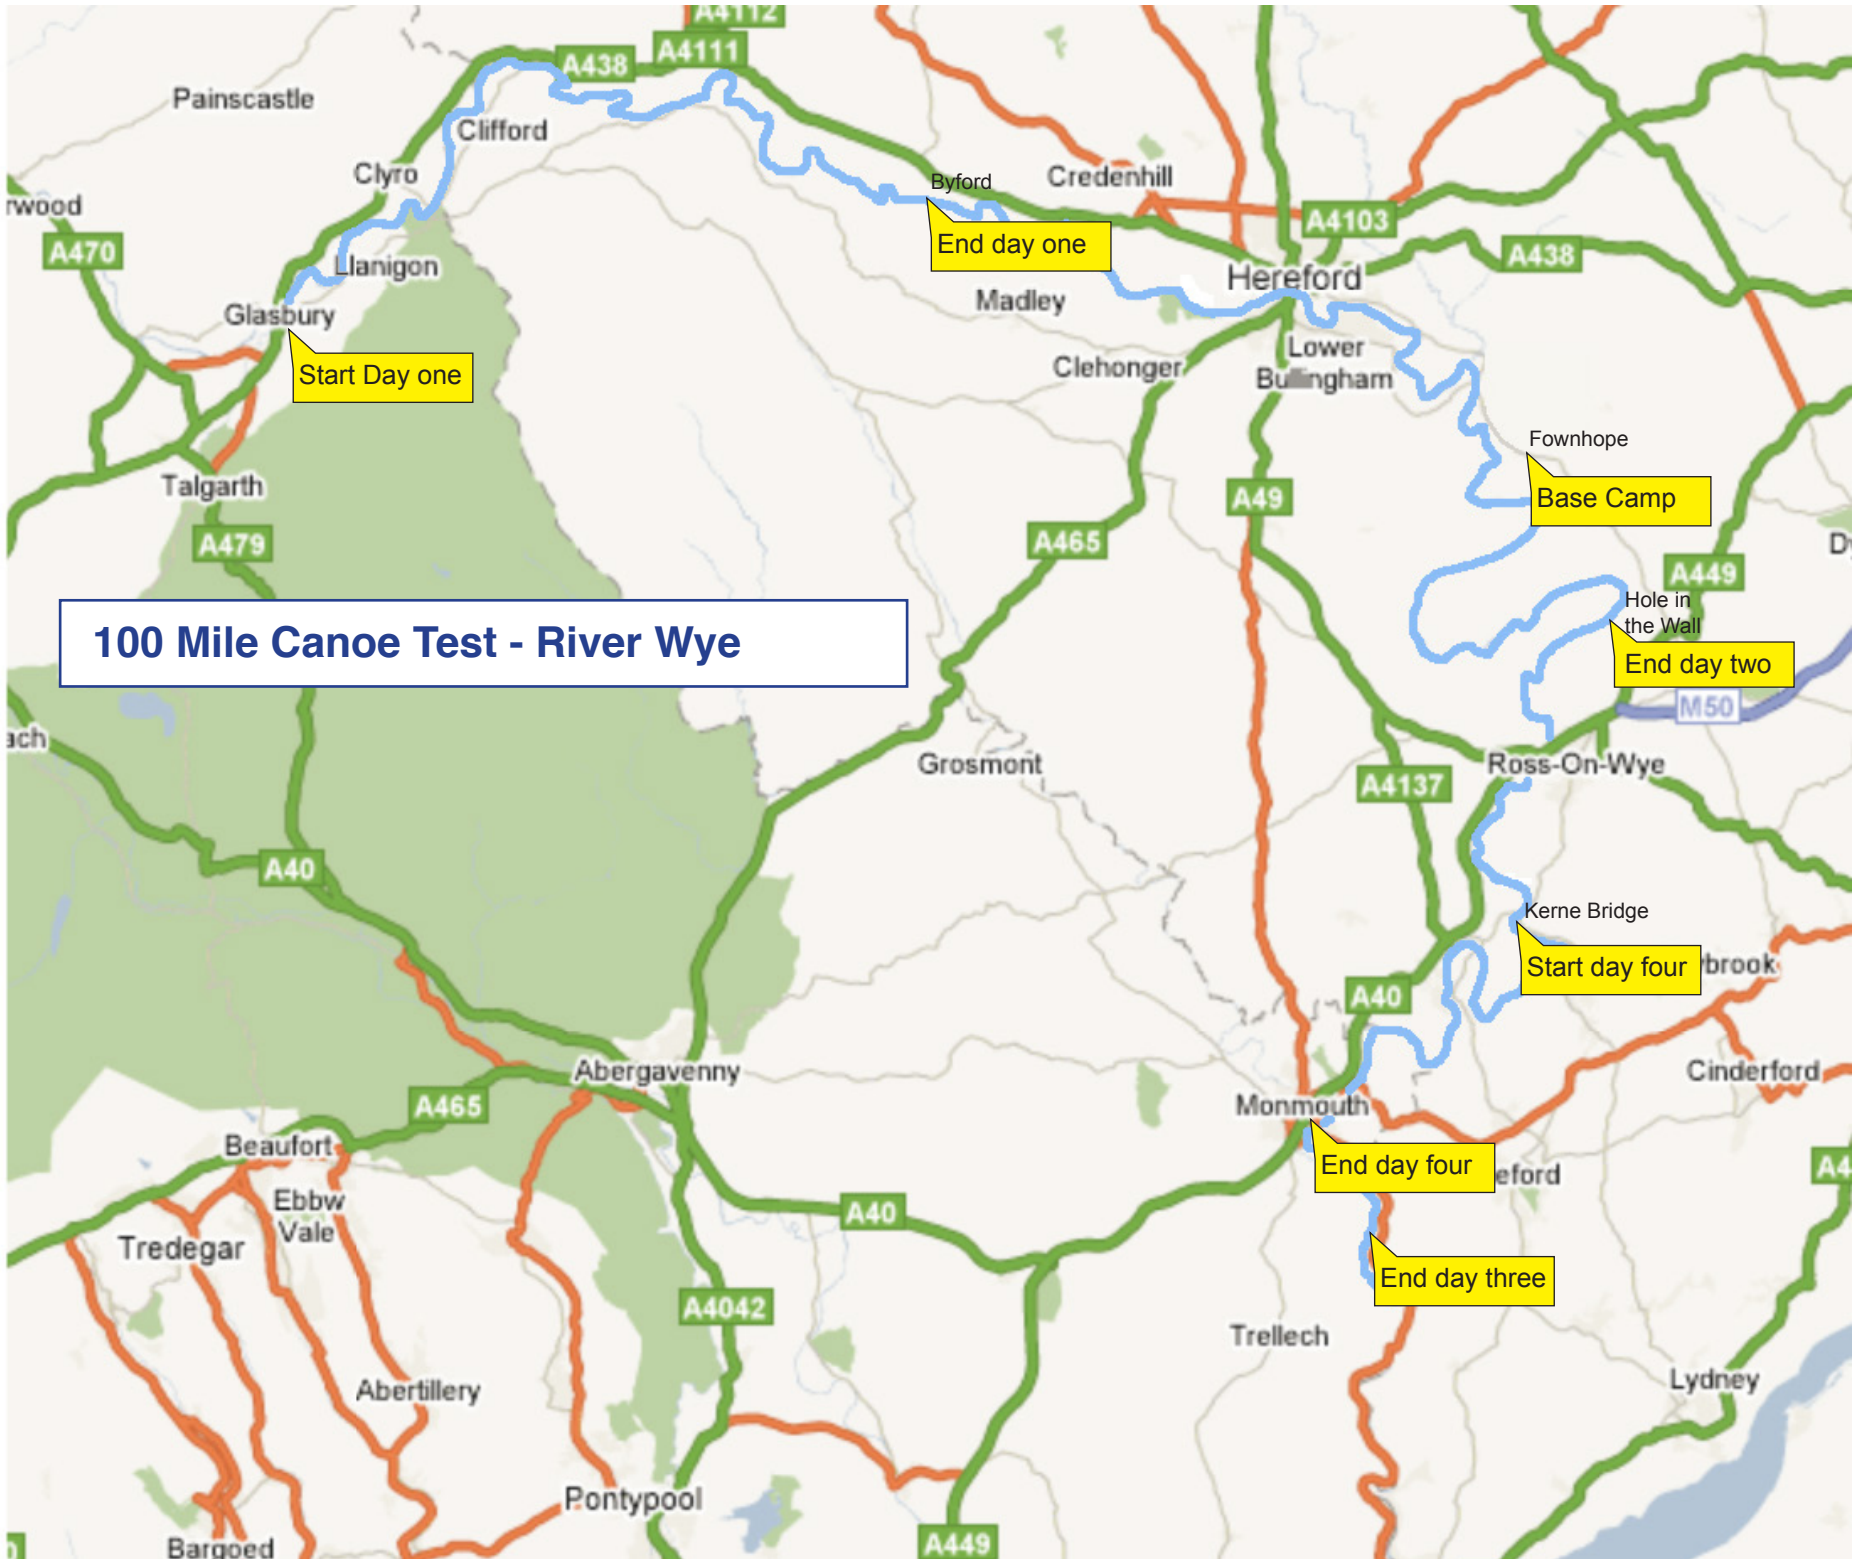

100 Mile Canoe Test - River Wye

Start Day one

End day one

Base Camp

End day two

Start day four

End day four

End day three

Glasbury HR3 5LW
Start of day one

Byford HR4 7LD
End of day one - Start of day two

Kerne Bridge HR9 5QX
Start of day four

Other Post Codes

Fownhope Camp HR1 4PQ

Glasbury HR3 5LW

Byford HR4 7LD

Hole in the Wall HR9 7JN

Redbrook NP25 4ND
End of day three

Monmouth NP25 3DP
End of day four

Fownhope HR1 4PQ
Base camp

Hole in the Wall HR9 7JN
End day two - start day three