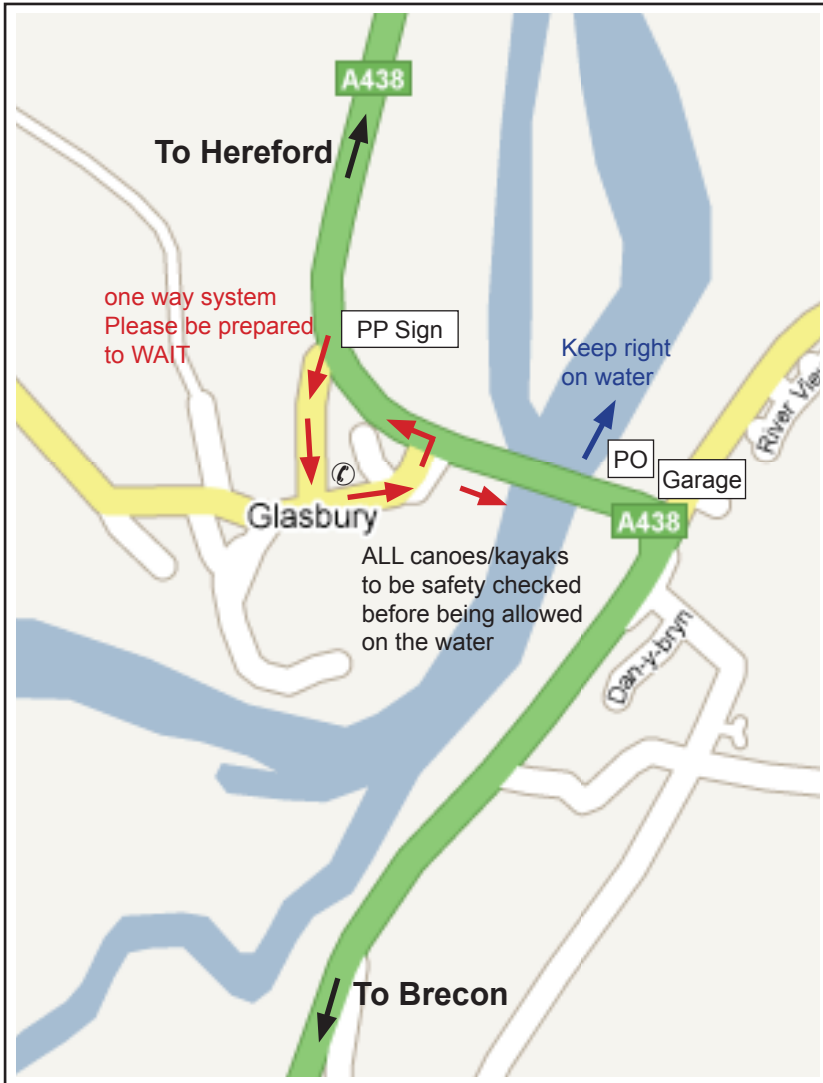

100 Mile Canoe Test - River Wye

Start Day one

End day one

Base Camp

End day two

Start day four

End day four

End day three

Glasbury HR3 5LW
Start of day one

Byford HR4 7LD
End of day one - Start of day two

Kerne Bridge HR9 5QX
Start of day four

Other Post Codes

Fownhope Camp HR1 4PQ

Glasbury HR3 5LW

Byford HR4 7LD

Hole in the Wall HR9 7JN

Redbrook NP25 4ND
End of day three

Monmouth NP25 3DP
End of day four

Fownhope HR1 4PQ
Base camp

Hole in the Wall HR9 7JN
End day two - start day three