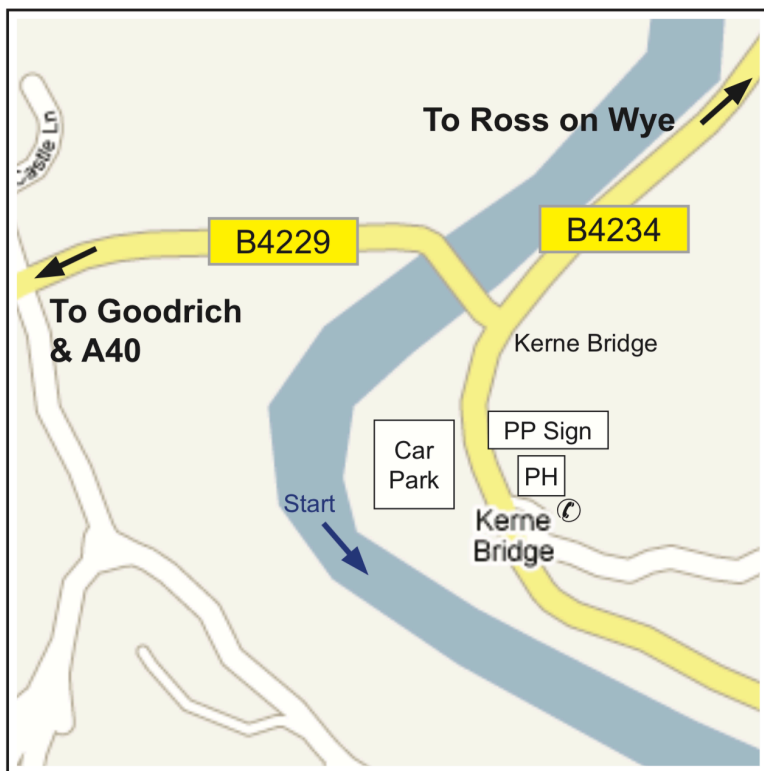

100 Mile Canoe Test - River Wye

Start Day one

End day one

Base Camp

End day two

Start day four

End day four

End day three

Glasbury HR3 5LW
Start of day one

Byford HR4 7LD
End of day one - Start of day two

Kerne Bridge HR9 5QX
Start of day four

Other Post Codes

Fownhope Camp HR1 4PQ

Glasbury HR3 5LW

Byford HR4 7LD

Hole in the Wall HR9 7JN

Redbrook NP25 4ND
End of day three

Monmouth NP25 3DP
End of day four

Fownhope HR1 4PQ
Base camp

Hole in the Wall HR9 7JN
End day two - start day three