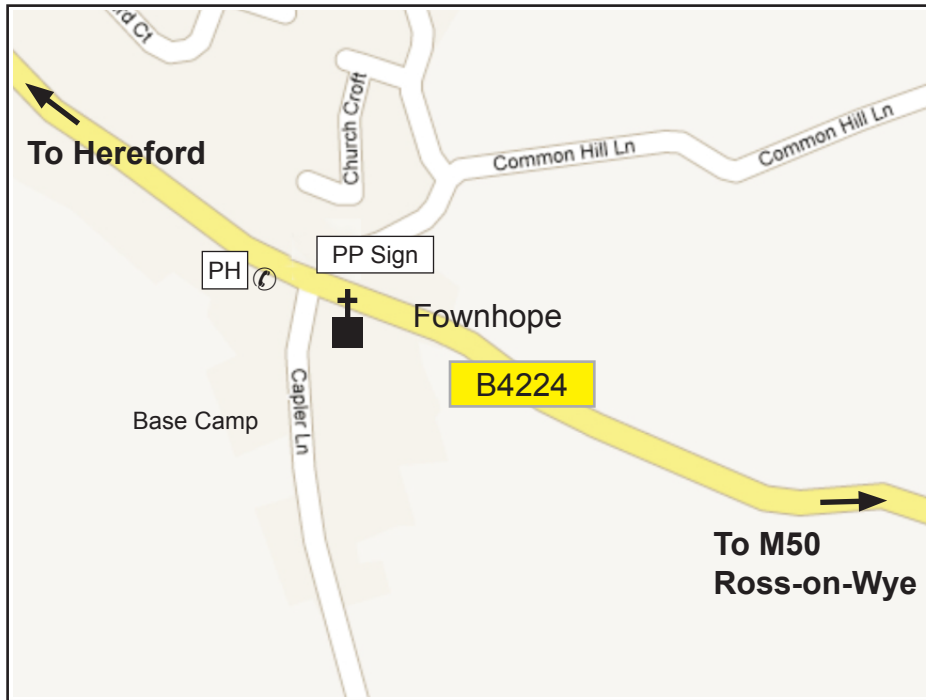

100 Mile Canoe Test - River Wye

Start Day one

End day one

Base Camp

End day two

Start day four

End day four

End day three

Glasbury HR3 5LW
Start of day one

Byford HR4 7LD
End of day one - Start of day two

Kerne Bridge HR9 5QX
Start of day four

Other Post Codes

Fownhope Camp HR1 4PQ

Glasbury HR3 5LW

Byford HR4 7LD

Hole in the Wall HR9 7JN

Redbrook NP25 4ND
End of day three

Monmouth NP25 3DP
End of day four

Fownhope HR1 4PQ
Base camp

Hole in the Wall HR9 7JN
End day two - start day three