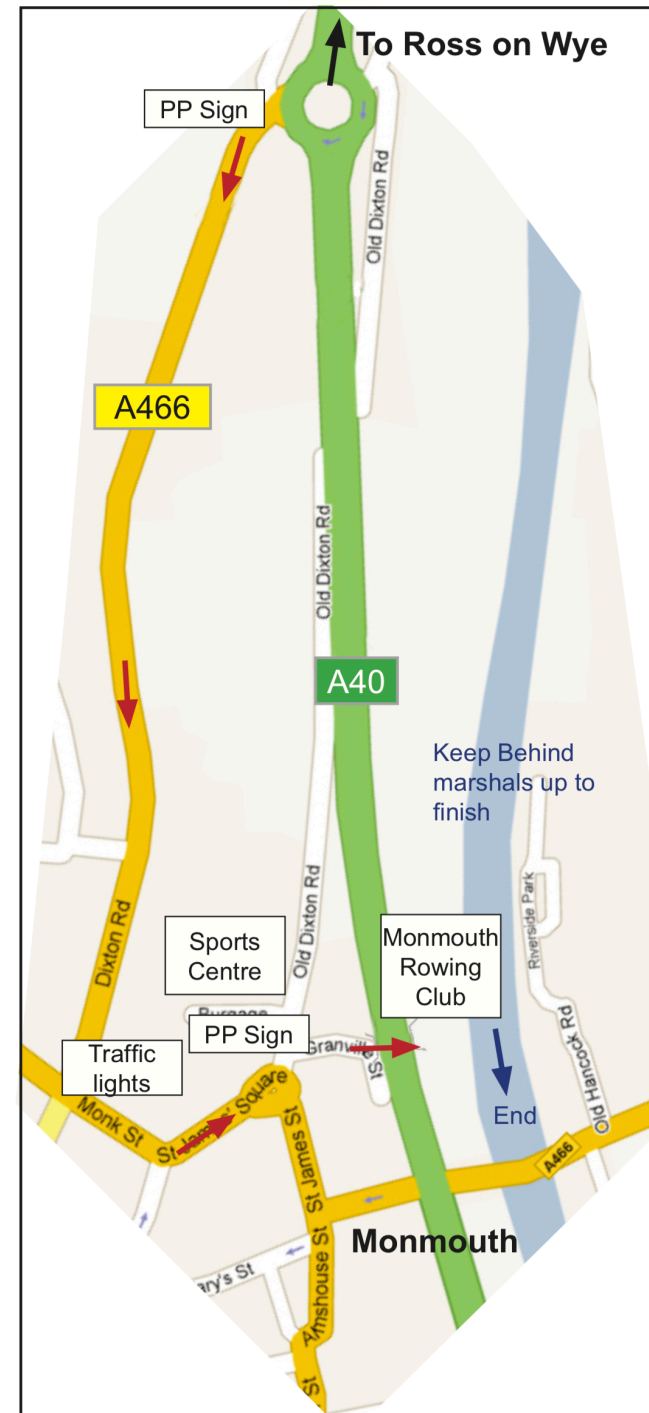

100 Mile Canoe Test - River Wye

Start Day one

End day one

Base Camp

End day two

Start day four

End day four

End day three

Glasbury HR3 5LW
Start of day one

Byford HR4 7LD
End of day one - Start of day two

Kerne Bridge HR9 5QX
Start of day four

Other Post Codes

Fownhope Camp HR1 4PQ

Glasbury HR3 5LW

Byford HR4 7LD

Hole in the Wall HR9 7JN

Redbrook NP25 4ND
End of day three

Monmouth NP25 3DP
End of day four

Fownhope HR1 4PQ
Base camp

Hole in the Wall HR9 7JN
End day two - start day three